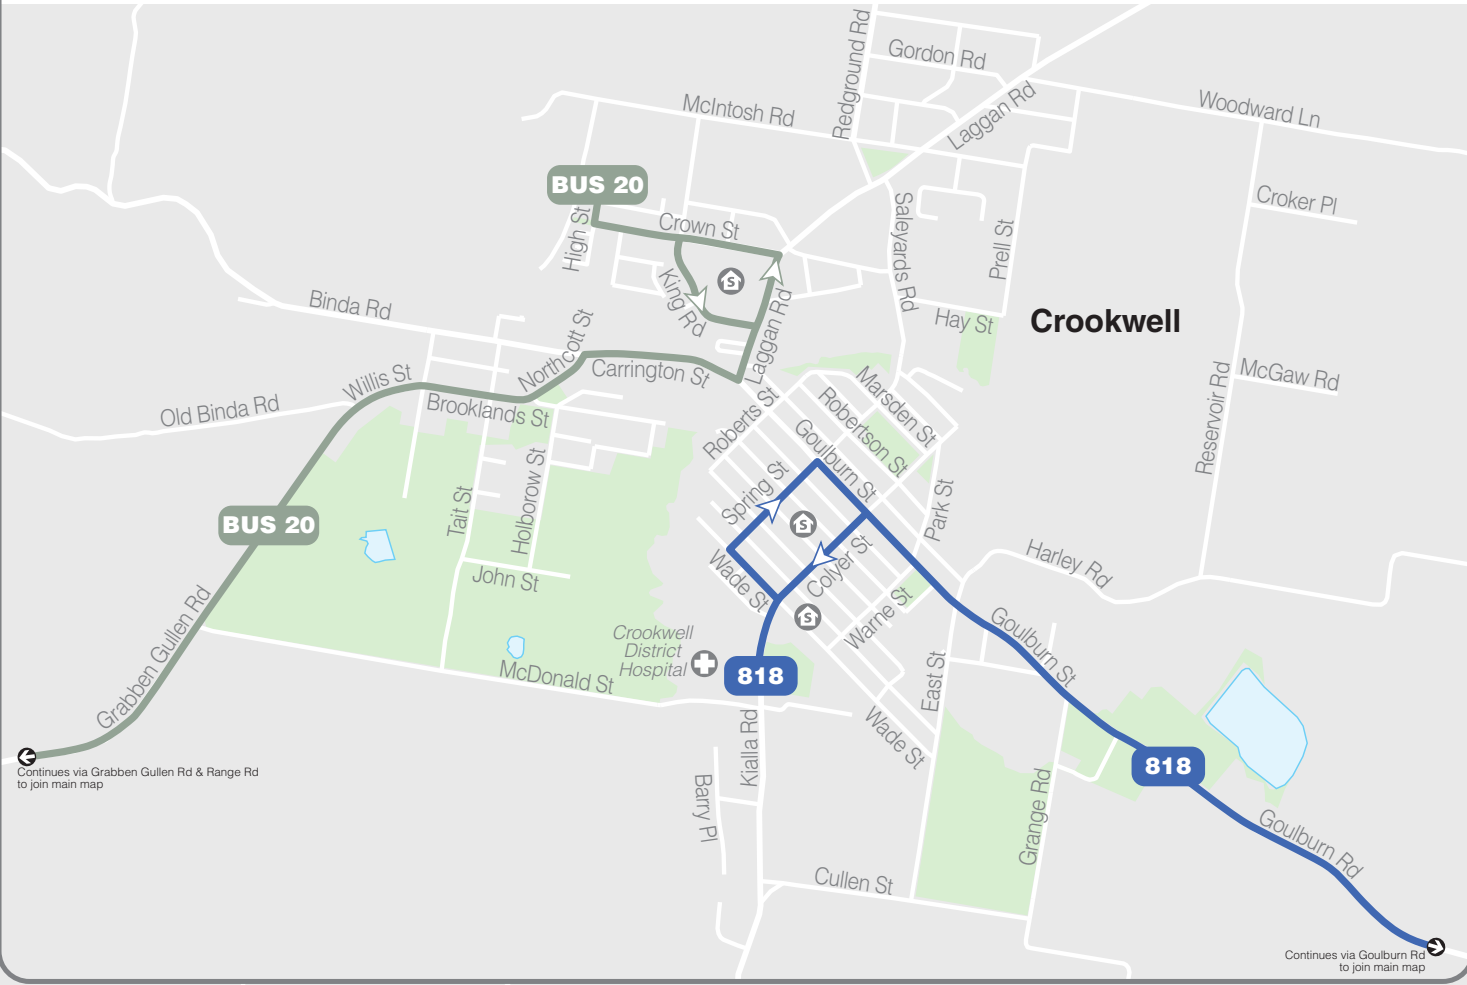

Crookwell Inset